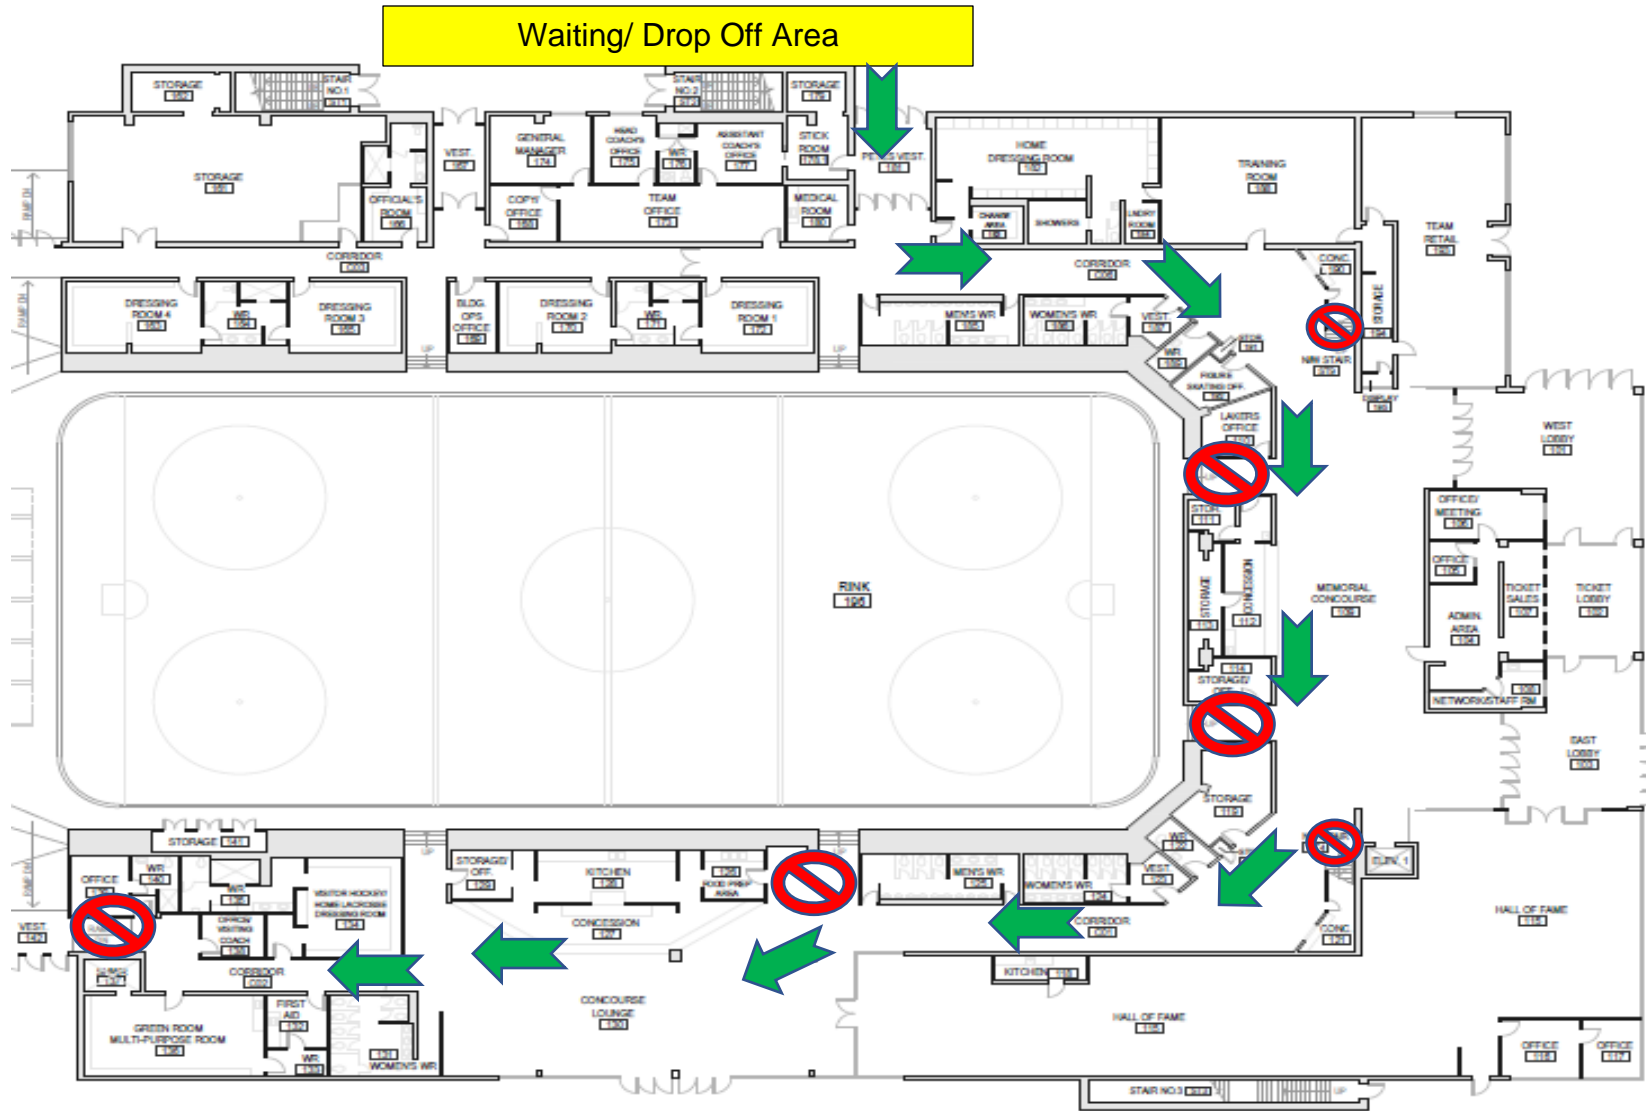

# PMC~ Entrance Plan East Side Dressing Rooms

 - Entrance: Signage on Door- One Way Only for Entry     - No entry Beyond this point